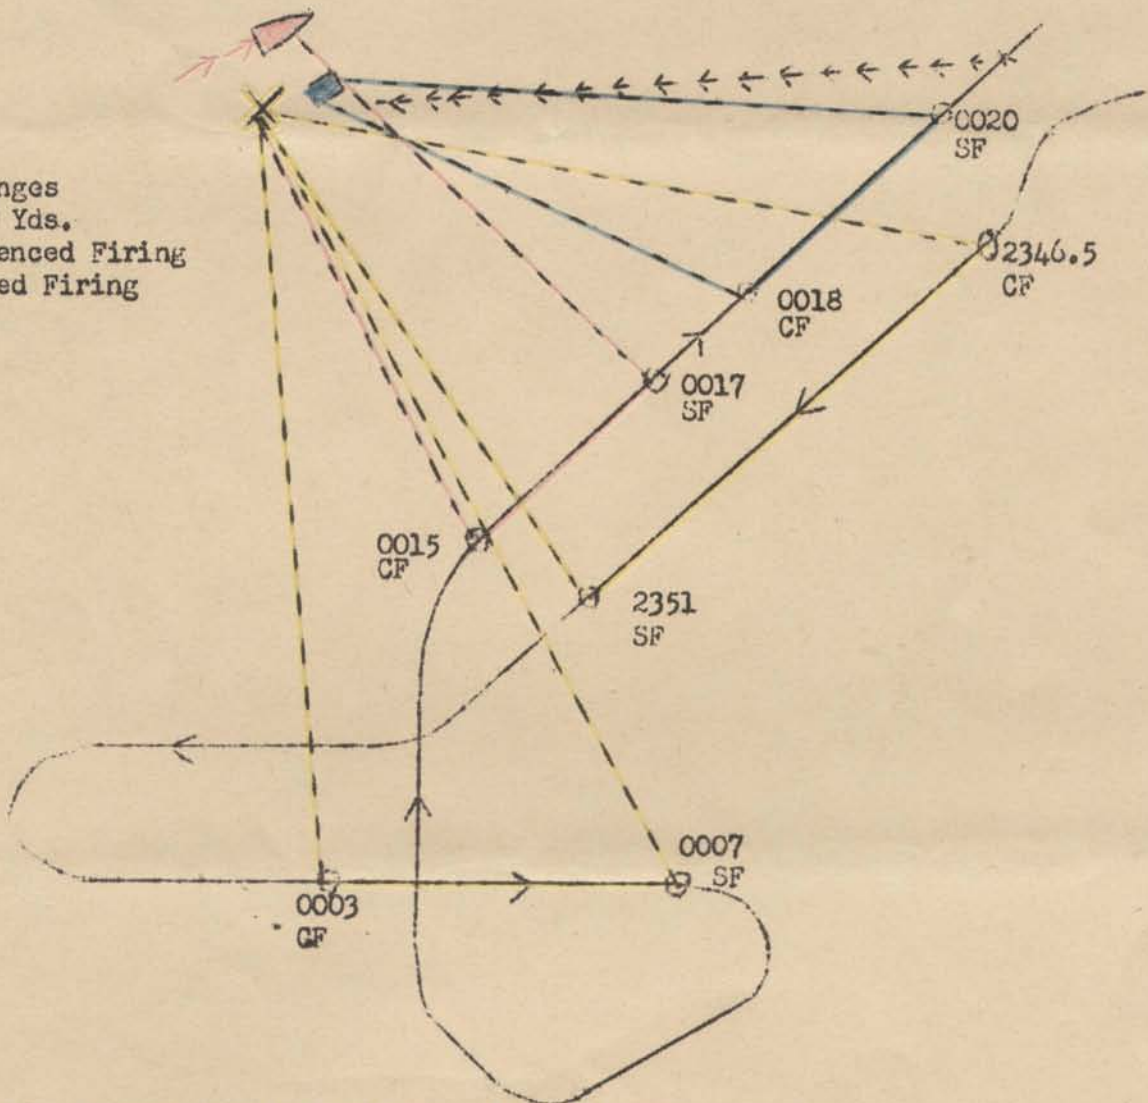

**SECRET**  
**DECLASSIFIED**

Enclosure B(1) of DD407/A7-3 Secret ltr. dated 10 August 1943

U.S.S. STRETT  
5" Firing Phases  
Battle of Vella Gulf  
August 6-7, 1943

Including Torpedo Firing

Firing Ranges  
1" = 1750 Yds.  
CF = Commenced Firing  
SF = Ceased Firing

- Phase I - Target burning Cruiser - Initial Range 7000 Yds.
- Phase II - Target 2 stack DD tentatively identified as of the Kamikaze class. Also fired on burning cruiser - Initial range 4800 Yds.
- Phase III - Target large Barge or Landing Craft - Initial Range 4300 Yds.
- Torpedoes Fired.

DECLASSIFIED

Vella Lavella  
Island

Initial Radar  
Contact 2337.  
Tracked at  
C 180, 175, & 185  
Speed 30.

\*  
\*  
\*  
\*  
\*  
\*  
\*

Reforming after  
survivor search

X  
0045

Y  
0210

2340

VELLA GULF

-LEGEND-

X-On various courses  
reforming

Y-Sunken Ships Area

Scale 1" = 2.02 mi.

U.S.S. STERETT (DD407)

Action Vella Gulf August 6-7, 1943

2320